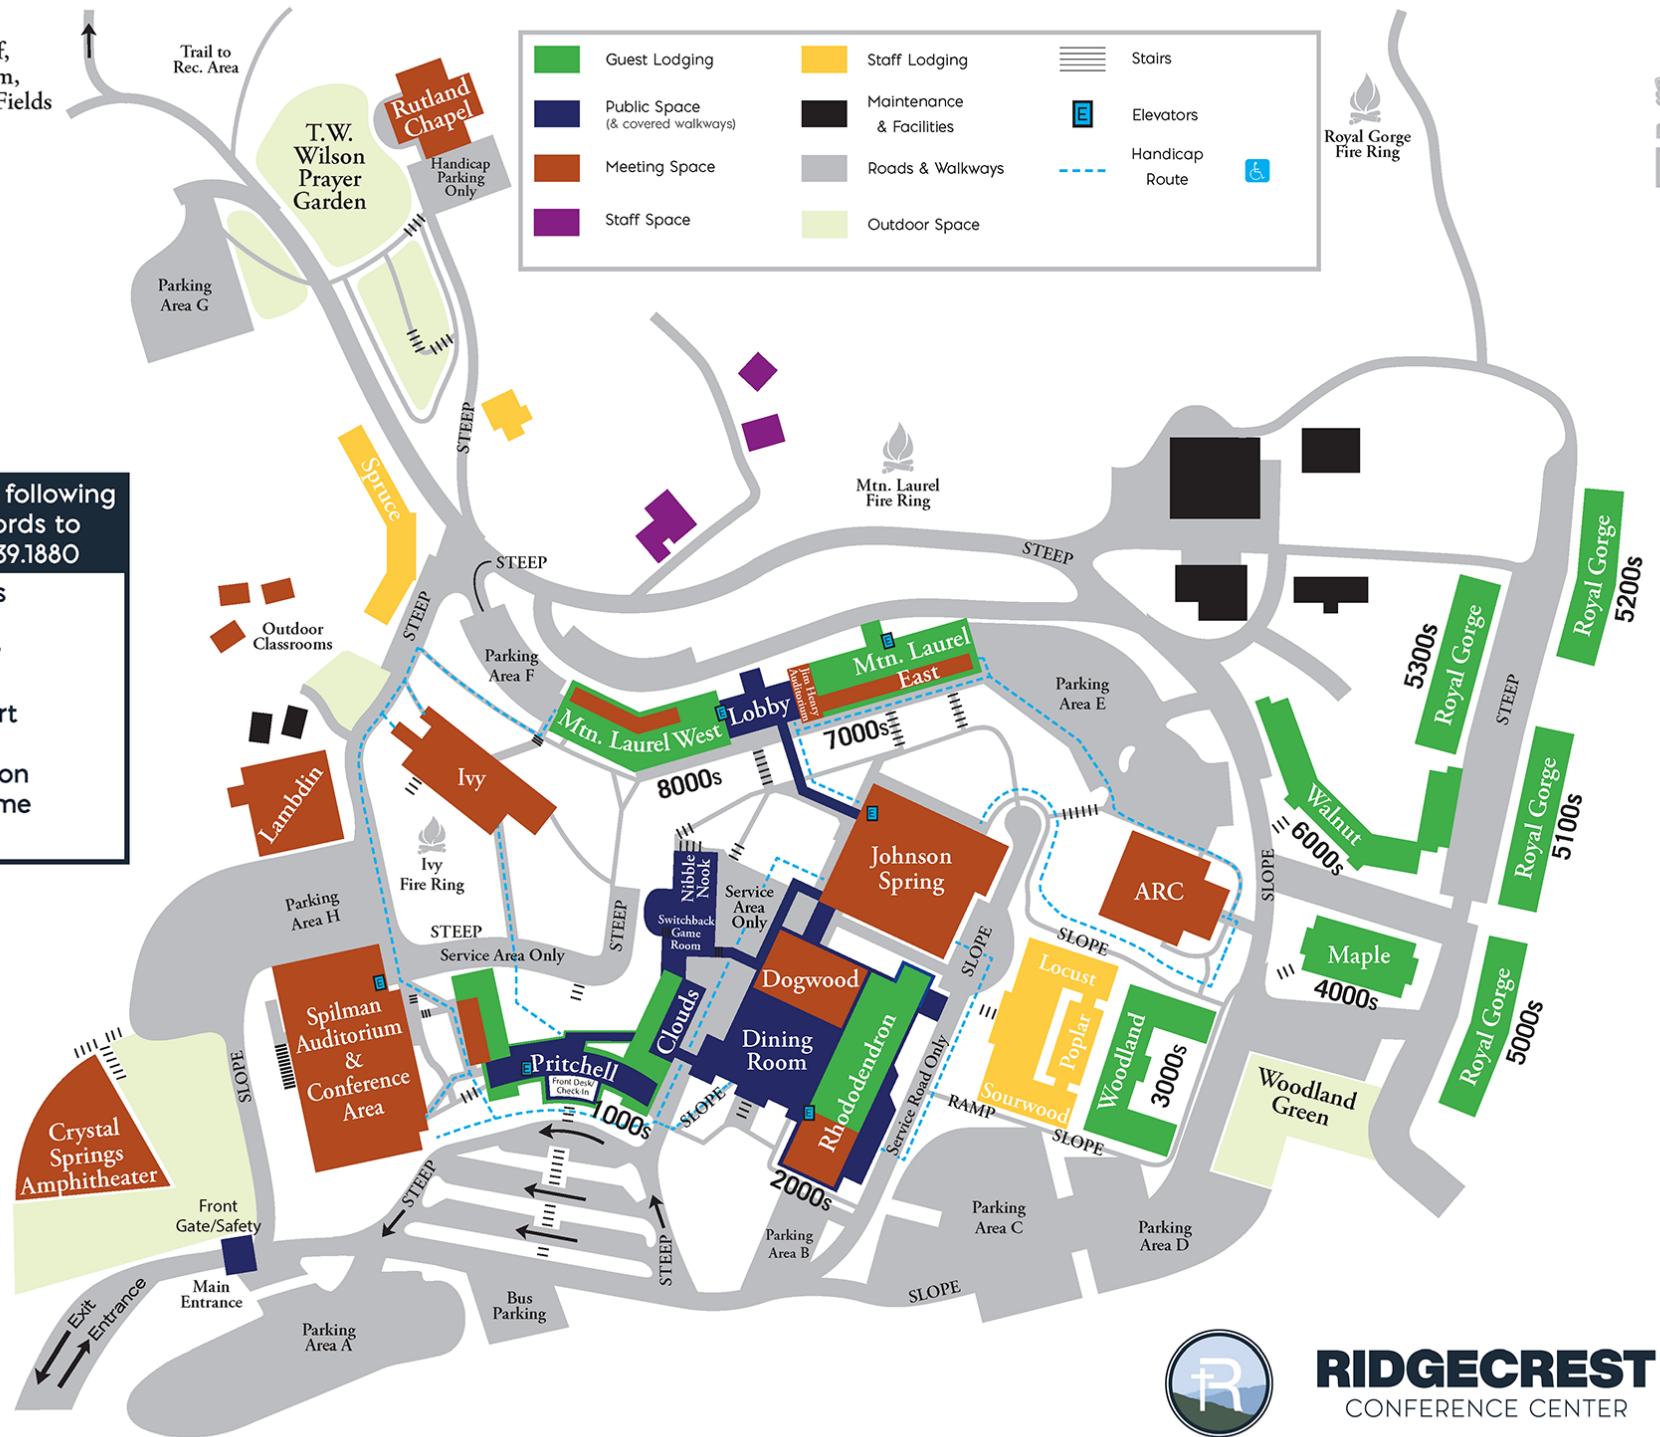

To Miniature Golf,
Tennis Courts, Gym,
Hiking & Recreation Fields

Trail to
Rec. Area

T.W.
Wilson
Prayer
Garden

Rutland
Chapel

Handicap
Parking
Only

Parking
Area G

Spruce

STEEP

STEEP

STEEP

STEEP

STEEP

STEEP

STEEP

STEEP

STEEP

	Guest Lodging		Staff Lodging		Stairs
	Public Space (& covered walkways)		Maintenance & Facilities		Elevators
	Meeting Space		Roads & Walkways		Handicap Route
	Staff Space		Outdoor Space		

Text the following
keywords to
828.539.1880

- outlets
- menu
- prayer
- map
- support
- trails
- devotion
- welcome
- survey

RIDGECREST
CONFERENCE CENTER